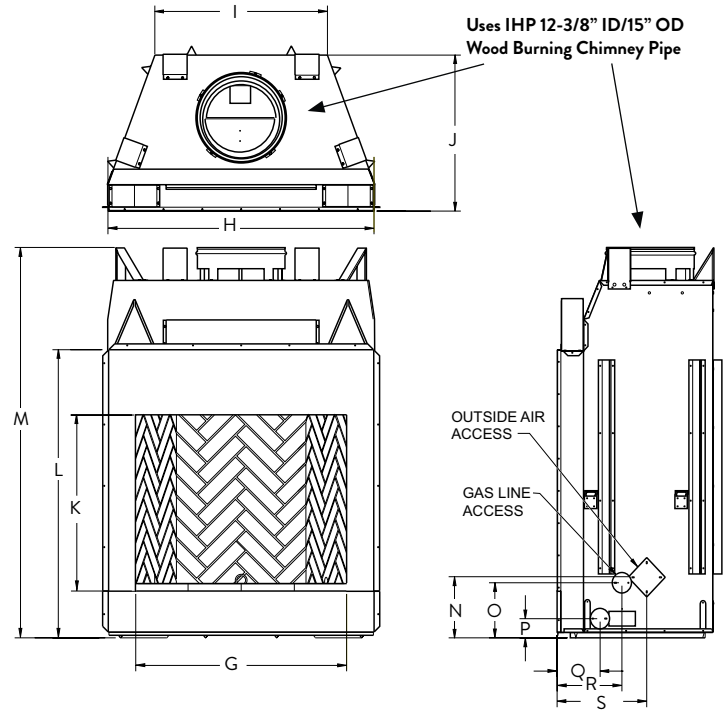

CORNER FRAMING SPECIFICATIONS

	GEORGIAN 36	GEORGIAN 42	GEORGIAN 50
D	45-1/4"	51-1/4"	59-1/4"
E	86-1/2"	92"	100"
F	61"	65"	71"

APPLIANCE SPECIFICATIONS

	GEORGIAN 36	GEORGIAN 42	GEORGIAN 50
G	36"	42"	50"
H	45-1/8"	51-1/8"	59"
I	29"	30-1/2"	38-1/2"
J	26-5/8"	29"	28-1/2"
K	30"	30"	30"
L	49"	49"	49"
M	67"	67"	67"
N	10-1/2"	10-1/2"	10-1/2"
O	9-1/2"	9-1/2"	9-1/2"
P	3-1/2"	3-1/2"	3-1/2"
Q	7-1/4"	8-1/2"	8-1/2"
R	11"	13"	13"
S	15-1/4"	17"	17"