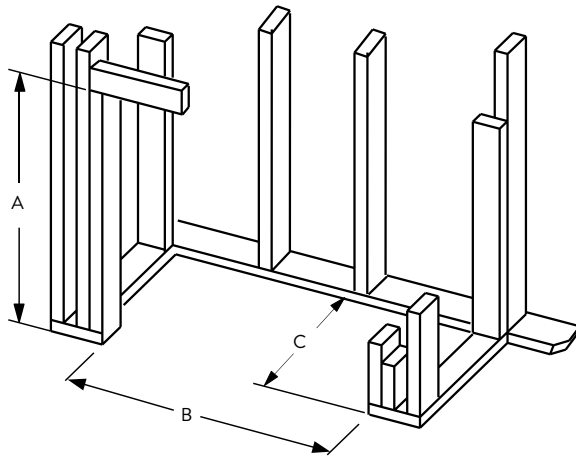

DOORS (OPTIONAL)

Tempered glass doors are expertly crafted. Six finishes available for use with Masonry Brick (1-3) and Estate Panels (4-6).

FLAT WALL FRAMING SPECIFICATIONS

	GEORGIAN 36	GEORGIAN 42	GEORGIAN 50
A	67-1/8"	67-1/8"	67-1/8"
B	45-1/4"	51-1/4"	59-1/4"
C	28-1/4"	30-1/8"	30-1/8"