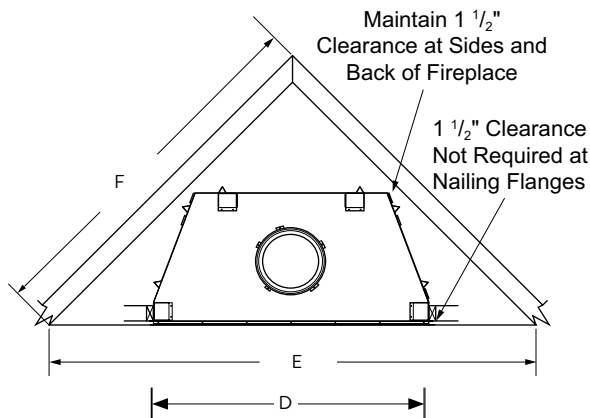

DOORS (OPTIONAL)

Tempered glass doors are expertly crafted. Six finishes available for use with Masonry Brick (1-3) and Estate Panels (4-6).

FLAT WALL FRAMING SPECIFICATIONS

	GEORGIAN 36	GEORGIAN 42	GEORGIAN 50
A	67-1/8"	67-1/8"	67-1/8"
B	45-1/4"	51-1/4"	59-1/4"
C	28-1/4"	30-1/8"	30-1/8"

CORNER FRAMING SPECIFICATIONS

	GEORGIAN 36	GEORGIAN 42	GEORGIAN 50
D	45-1/4"	51-1/4"	59-1/4"
E	86-1/2"	92"	100"
F	61"	65"	71"

APPLIANCE SPECIFICATIONS

	GEORGIAN 36	GEORGIAN 42	GEORGIAN 50
G	36"	42"	50"
H	45-1/8"	51-1/8"	59"
I	29"	30-1/2"	38-1/2"
J	26-5/8"	29"	28-1/2"
K	30"	30"	30"
L	49"	49"	49"
M	67"	67"	67"
N	10-1/2"	10-1/2"	10-1/2"
O	9-1/2"	9-1/2"	9-1/2"
P	3-1/2"	3-1/2"	3-1/2"
Q	7-1/4"	8-1/2"	8-1/2"
R	11"	13"	13"
S	15-1/4"	17"	17"