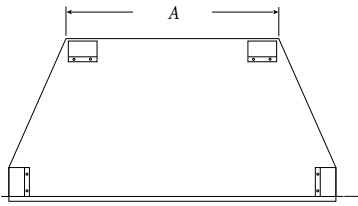

APPLIANCE SPECIFICATIONS

	ODYSSEY 36	ODYSSEY 42
A	29"	36"
B	41"	48"
C	21"	24"
D	35"	42"
E	37"	41"
F	21"	23"
G	3-1/2"	3-1/2"
H	13-1/2"	13-1/2"
I	9-1/4"	9-1/4"

FRAMING SPECIFICATIONS

	ODYSSEY 36	ODYSSEY 42
WIDTH	44"	51"
HEIGHT	42-3/4"	46-1/2"
DEPTH	21"	23"

CORNER FRAMING SPECIFICATIONS

	ODYSSEY 36	ODYSSEY 42
J	37"	43"
K	52"	61"
L	44"	51"
M	74"	86"