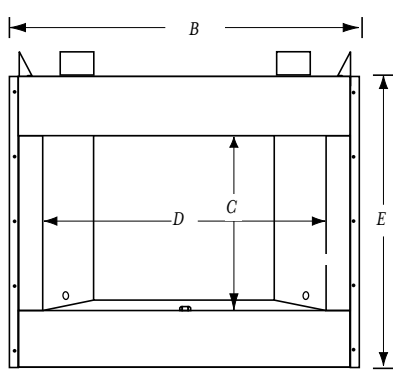

APPLIANCE SPECIFICATIONS

	ODYSSEY 36	ODYSSEY 42
A	29"	36"
B	41"	48"
C	21"	24"
D	35"	42"
E	37"	41"
F	21"	23"
G	3-1/2"	3-1/2"
H	13-1/2"	13-1/2"
I	9-1/4"	9-1/4"

FRAMING SPECIFICATIONS

	ODYSSEY 36	ODYSSEY 42
WIDTH	44"	51"
HEIGHT	42-3/4"	46-1/2"
DEPTH	21"	23"