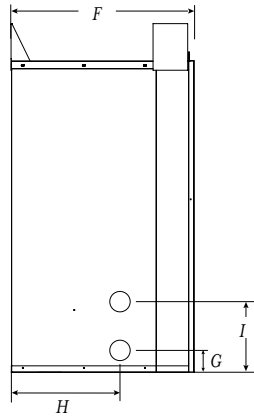

APPLIANCE SPECIFICATIONS

	ODYSSEY 36	ODYSSEY 42
A	29"	36"
B	41"	48"
C	21"	24"
D	35"	42"
E	37"	41"
F	21"	23"
G	3-1/2"	3-1/2"
H	13-1/2"	13-1/2"
I	9-1/4"	9-1/4"

FRAMING SPECIFICATIONS

	ODYSSEY 36	ODYSSEY 42
WIDTH	44"	51"
HEIGHT	42-3/4"	46-1/2"
DEPTH	21"	23"