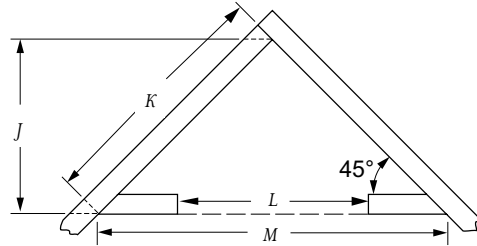

FIREPLACE BTU OPERATING RANGE

MODEL	FUEL	BTU/HR
ODYSSEY 36	NG	28,000-41,000
ODYSSEY 36	LP	32,000-41,000
ODYSSEY 42	NG	32,000-47,000
ODYSSEY 42	LP	35,000-45,000

IMPORTANT NOTES:

As with any fireplace, this appliance is extremely hot during operation. Read and understand all operating instructions before using this appliance. For further information, consult your dealer.

Local conditions, such as elevation and choice of fuel will affect overall appearance of the fire and heating performance. Performance can also vary with home design and insulation, ceiling height, accessories chosen and appliance location.

Diagrams, illustrations and photographs are not to scale — consult installation instructions. Product designs, materials, dimensions, specifications, colors and prices are subject to change or discontinuance without notice.

astria
FIREPLACES®

© 2017 Innovative Hearth Products

785476M 01/17

Visit us online

Astria.us.com

PFS
C US
Report #F09-026