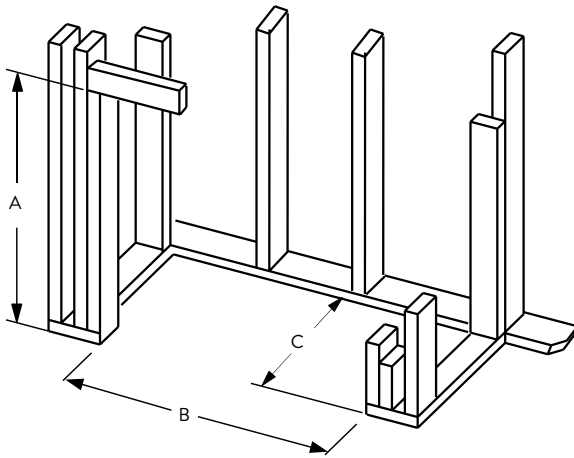

DOORS (OPTIONAL)

Tempered glass doors are expertly crafted. Six finishes available for use with Masonry Brick (1-3) and Estate Panels (4-6).

FLAT WALL FRAMING SPECIFICATIONS

	ORACLE 36	ORACLE 42	ORACLE 50
A	67-1/8"	67-1/8"	67-1/8"
B	45-1/4"	51-1/4"	59-1/4"
C	28-1/4"	30-1/8"	30-1/8"