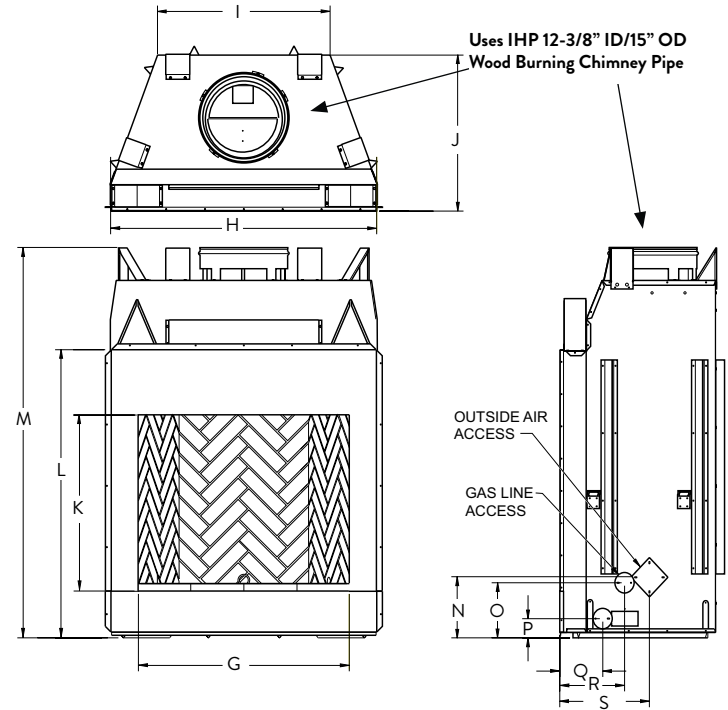

DOORS (OPTIONAL)

Tempered glass doors are expertly crafted. Six finishes available for use with Masonry Brick (1-3) and Estate Panels (4-6).

FLAT WALL FRAMING SPECIFICATIONS

	ORACLE 36	ORACLE 42	ORACLE 50
A	67-1/8"	67-1/8"	67-1/8"
B	45-1/4"	51-1/4"	59-1/4"
C	28-1/4"	30-1/8"	30-1/8"

CORNER FRAMING SPECIFICATIONS

	ORACLE 36	ORACLE 42	ORACLE 50
D	45-1/4"	51-1/4"	59-1/4"
E	86-1/2"	92"	100"
F	61"	65"	71"

APPLIANCE SPECIFICATIONS

	ORACLE 36	ORACLE 42	ORACLE 50
G	36"	42"	50"
H	45-1/8"	51-1/8"	59"
I	29"	30-1/2"	38-1/2"
J	26-5/8"	29"	28-1/2"
K	30"	30"	30"
L	49"	49"	49"
M	67"	67"	67"
N	10-1/2"	10-1/2"	10-1/2"
O	9-1/2"	9-1/2"	9-1/2"
P	3-1/2"	3-1/2"	3-1/2"
Q	7-1/4"	8-1/2"	8-1/2"
R	11"	13"	13"
S	15-1/4"	17"	17"