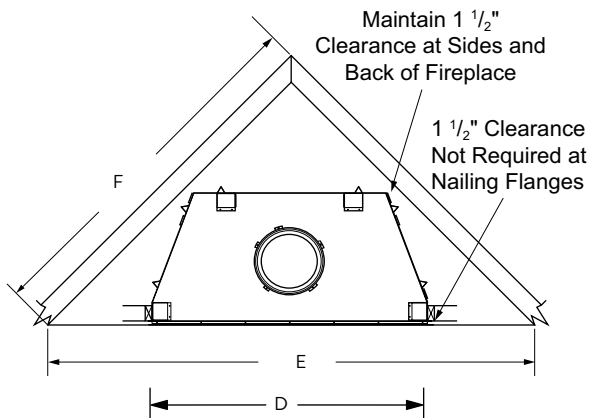

DOORS (OPTIONAL)

Tempered glass doors are expertly crafted. Six finishes available for use with Masonry Brick (1-3) and Estate Panels (4-6).

FLAT WALL FRAMING SPECIFICATIONS

	ORACLE 36	ORACLE 42	ORACLE 50
A	67-1/8"	67-1/8"	67-1/8"
B	45-1/4"	51-1/4"	59-1/4"
C	28-1/4"	30-1/8"	30-1/8"

CORNER FRAMING SPECIFICATIONS

	ORACLE 36	ORACLE 42	ORACLE 50
D	45-1/4"	51-1/4"	59-1/4"
E	86-1/2"	92"	100"
F	61"	65"	71"

APPLIANCE SPECIFICATIONS

	ORACLE 36	ORACLE 42	ORACLE 50
G	36"	42"	50"
H	45-1/8"	51-1/8"	59"
I	29"	30-1/2"	38-1/2"
J	26-5/8"	29"	28-1/2"
K	30"	30"	30"
L	49"	49"	49"
M	67"	67"	67"
N	10-1/2"	10-1/2"	10-1/2"
O	9-1/2"	9-1/2"	9-1/2"
P	3-1/2"	3-1/2"	3-1/2"
Q	7-1/4"	8-1/2"	8-1/2"
R	11"	13"	13"
S	15-1/4"	17"	17"