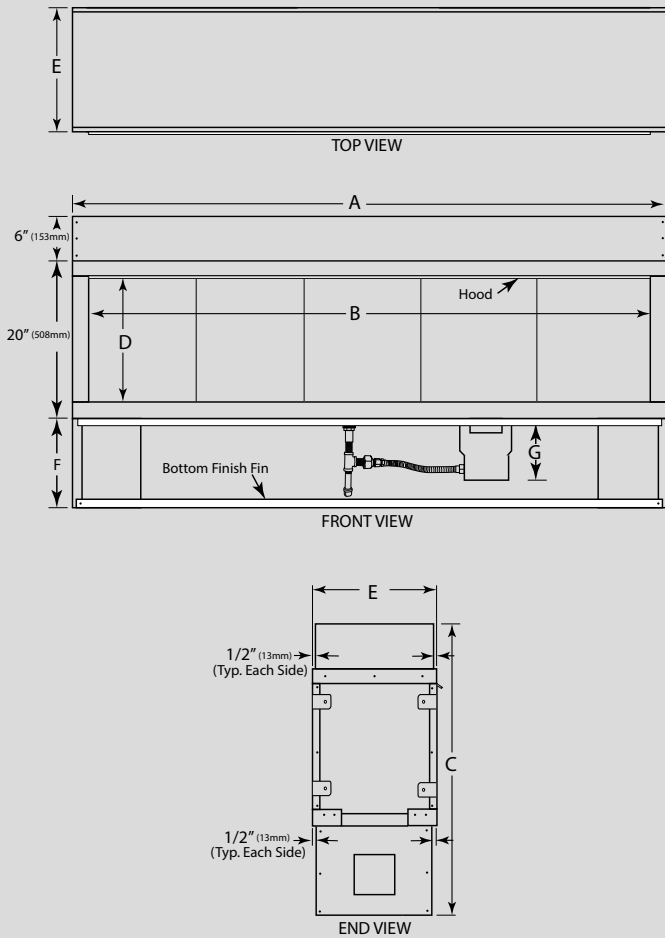

*Optional Stainless Steel
Weather cover*

*Optional On/Off,
High/Low CPI/IPI remote*

APPLIANCE SPECIFICATIONS

FRAMING SPECIFICATIONS

BARCELONA LIGHTS

| | 36 | 48 | 60 | 72 |
|-----------------------------------|---------|---------|---------|---------|
| A | 40-1/2" | 52-1/2" | 64-1/2" | 76-1/2" |
| B | 37-3/4" | 37-3/4" | 37-3/4" | 37-3/4" |
| C ¹ SINGLE SIDED DEPTH | 16-1/4" | 16-1/4" | 16-1/4" | 16-1/4" |
| C ² SEE-THROUGH DEPTH | 15" | 15" | 15" | 15" |

Refer to Installation Manual for all required clearances to combustibles.

BARCELONA LIGHTS

| | 36 | 48 | 60 | 72 |
|----|---------|---------|---------|---------|
| A | 40" | 52" | 64" | 76" |
| B | 36" | 48" | 60" | 72" |
| C | 37-1/2" | 37-1/2" | 37-1/2" | 37-1/2" |
| D | 16" | 16" | 16" | 16" |
| E* | 16-1/4" | 16-1/4" | 16-1/4" | 16-1/4" |
| F | 11-1/2" | 11-1/2" | 11-1/2" | 11-1/2" |
| G | 8-3/4" | 8-3/4" | 8-3/4" | 8-3/4" |