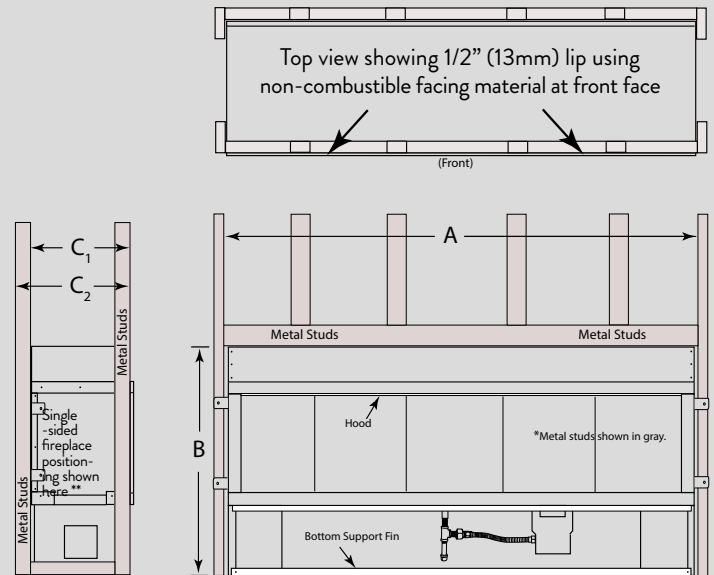

*Optional Stainless Steel
Weather cover*

*Optional On/Off,
High/Low CPI/IPI remote*

APPLIANCE SPECIFICATIONS

FRAMING SPECIFICATIONS

BARCELONA LIGHTS

| | 36 | 48 | 60 | 72 |
|-----------------------------------|---------|---------|---------|---------|
| A | 40-1/2" | 52-1/2" | 64-1/2" | 76-1/2" |
| B | 37-3/4" | 37-3/4" | 37-3/4" | 37-3/4" |
| C ¹ SINGLE SIDED DEPTH | 16-1/4" | 16-1/4" | 16-1/4" | 16-1/4" |
| C ² SEE-THROUGH DEPTH | 15" | 15" | 15" | 15" |

Refer to Installation Manual for all required clearances to combustibles.

BARCELONA LIGHTS

| | 36 | 48 | 60 | 72 |
|----|---------|---------|---------|---------|
| A | 40" | 52" | 64" | 76" |
| B | 36" | 48" | 60" | 72" |
| C | 37-1/2" | 37-1/2" | 37-1/2" | 37-1/2" |
| D | 16" | 16" | 16" | 16" |
| E* | 16-1/4" | 16-1/4" | 16-1/4" | 16-1/4" |
| F | 11-1/2" | 11-1/2" | 11-1/2" | 11-1/2" |
| G | 8-3/4" | 8-3/4" | 8-3/4" | 8-3/4" |