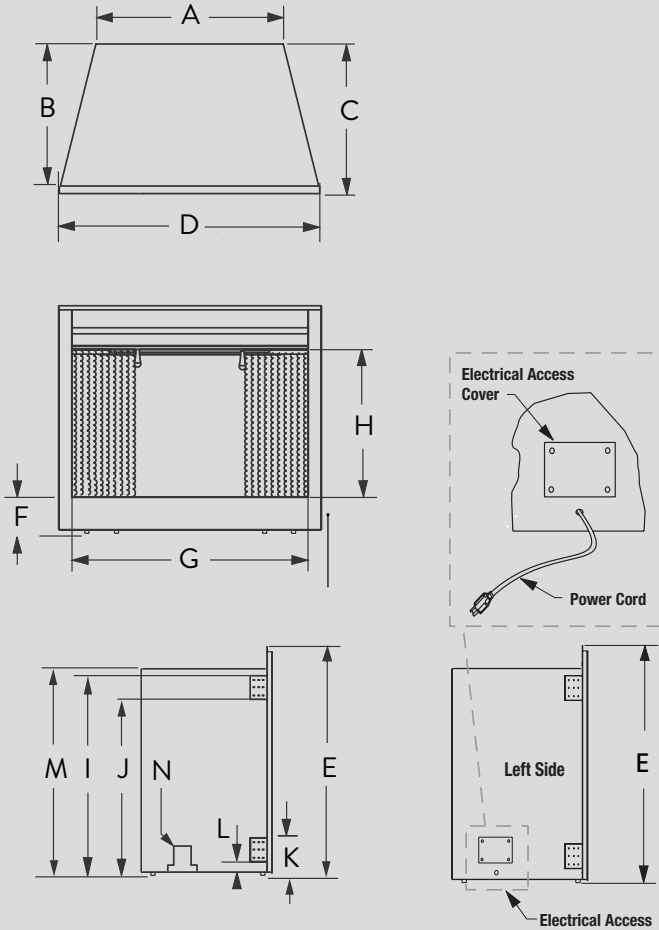

Options

Brushed Stainless

Black

Fixed Glass Enclosure Panels

Remote (Included)

Remote

Remote Features

- | | |
|----------------------------|----------|
| • Flame Intensity (Yellow) | 4 levels |
| • Flame Intensity (Blue) | 4 levels |
| • Ember Lighting | 4 levels |
| • Mood Lighting | 4 levels |

APPLIANCE SPECIFICATIONS

	CAPELLA 33	CAPELLA 36
A	21-1/8"	24"
B	13-3/4"	13-3/4"
C	14-7/8"	14-7/8"
D	34-1/2"	37-5/8"
E	32"	32"
F	5-1/8"	5-1/8"
G	33"	36"
H	21-1/8"	21-1/8"
I	27-1/2"	27-1/2"
J	24-1/2"	24-1/2"
K	5-1/4"	5-1/4"
L	2-1/4"	2-1/4"
M	29-3/4"	29-3/4"
N	Electrical Access	Electrical Access